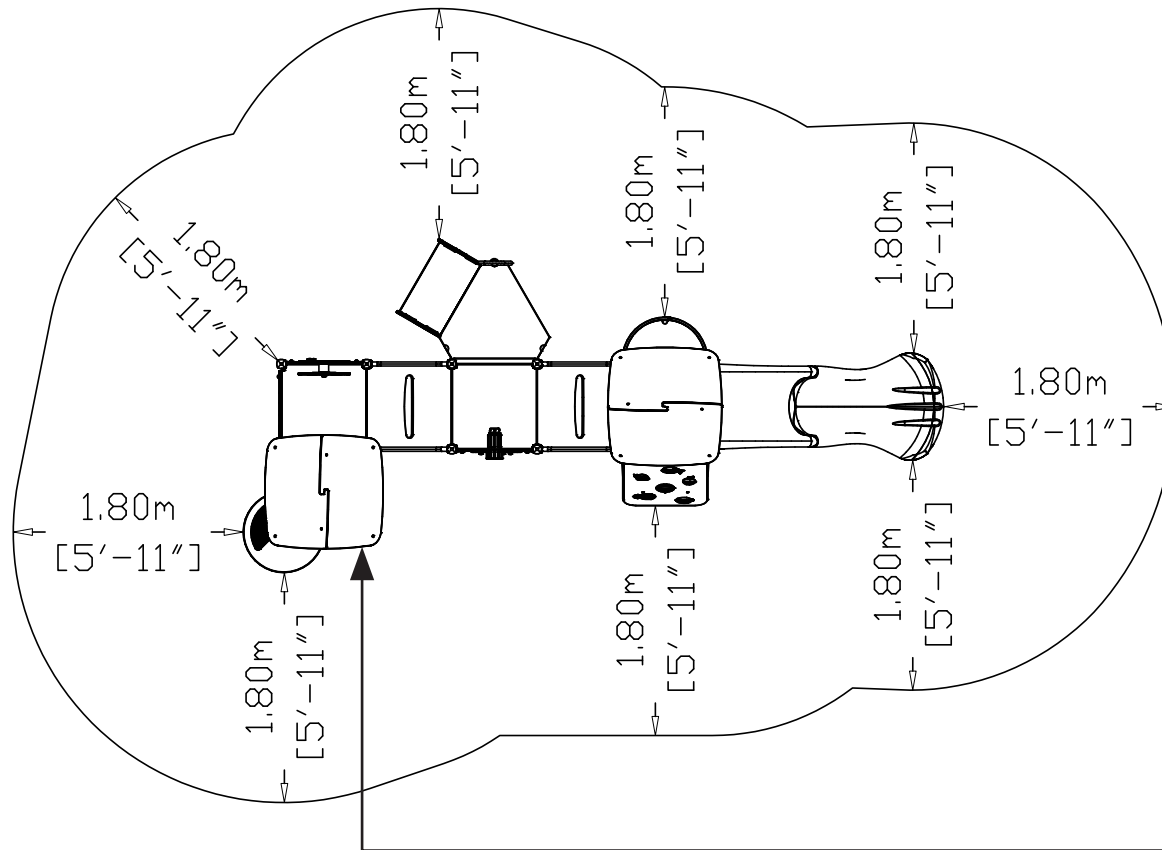

S9

CSA Z 614
1.00m
[3'-3"]

CSA Z614

HAGS®

FOR KIDS AGES

18-5

MONTHS YEARS

ADULT SUPERVISION RECOMMENDED

www.hags.com